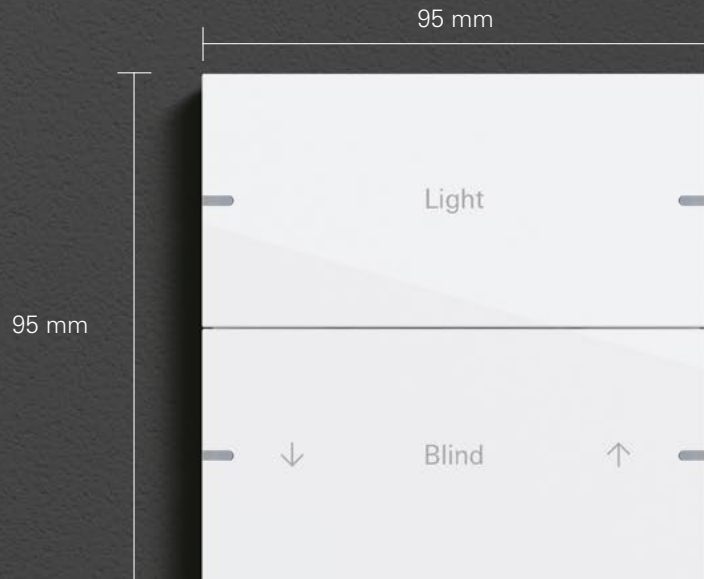

**Pushbutton sensor
4 for Gira One and
KNX**

As a smart extension for every design line, the pushbutton sensor 4 for Gira One and KNX fits seamlessly into the Gira Esprit design line thanks to its 95 mm × 95 mm size. The pushbutton sensor 4 for Gira One and KNX is available in 1-gang, 2-gang and 4-gang variants.