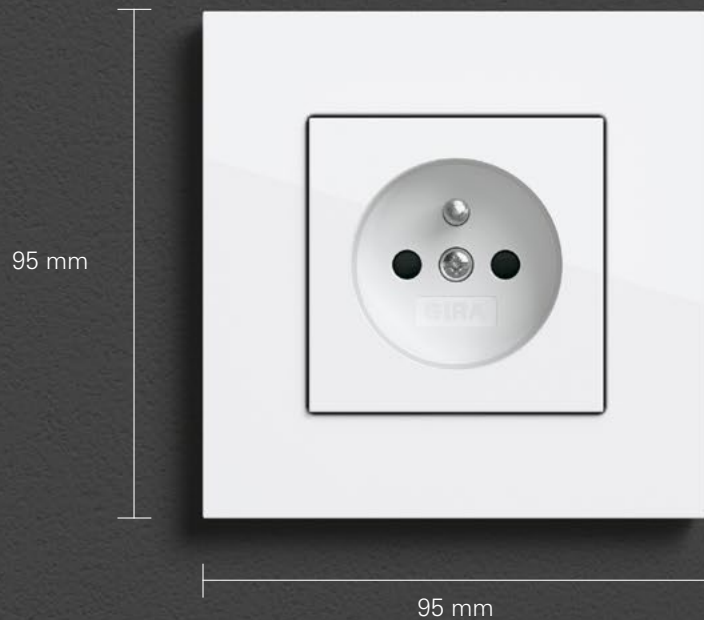

Top: Gira Esprit in linoleum-plywood light grey

Bottom: Gira Esprit in aluminium pure white matt (lacquered)

**Pushbutton sensor  
4 for Gira One and  
KNX**

As a smart extension for every design line, the pushbutton sensor 4 for Gira One and KNX fits seamlessly into the Gira Esprit design line thanks to its 95 mm × 95 mm size. The pushbutton sensor 4 for Gira One and KNX is available in 1-gang, 2-gang and 4-gang variants.