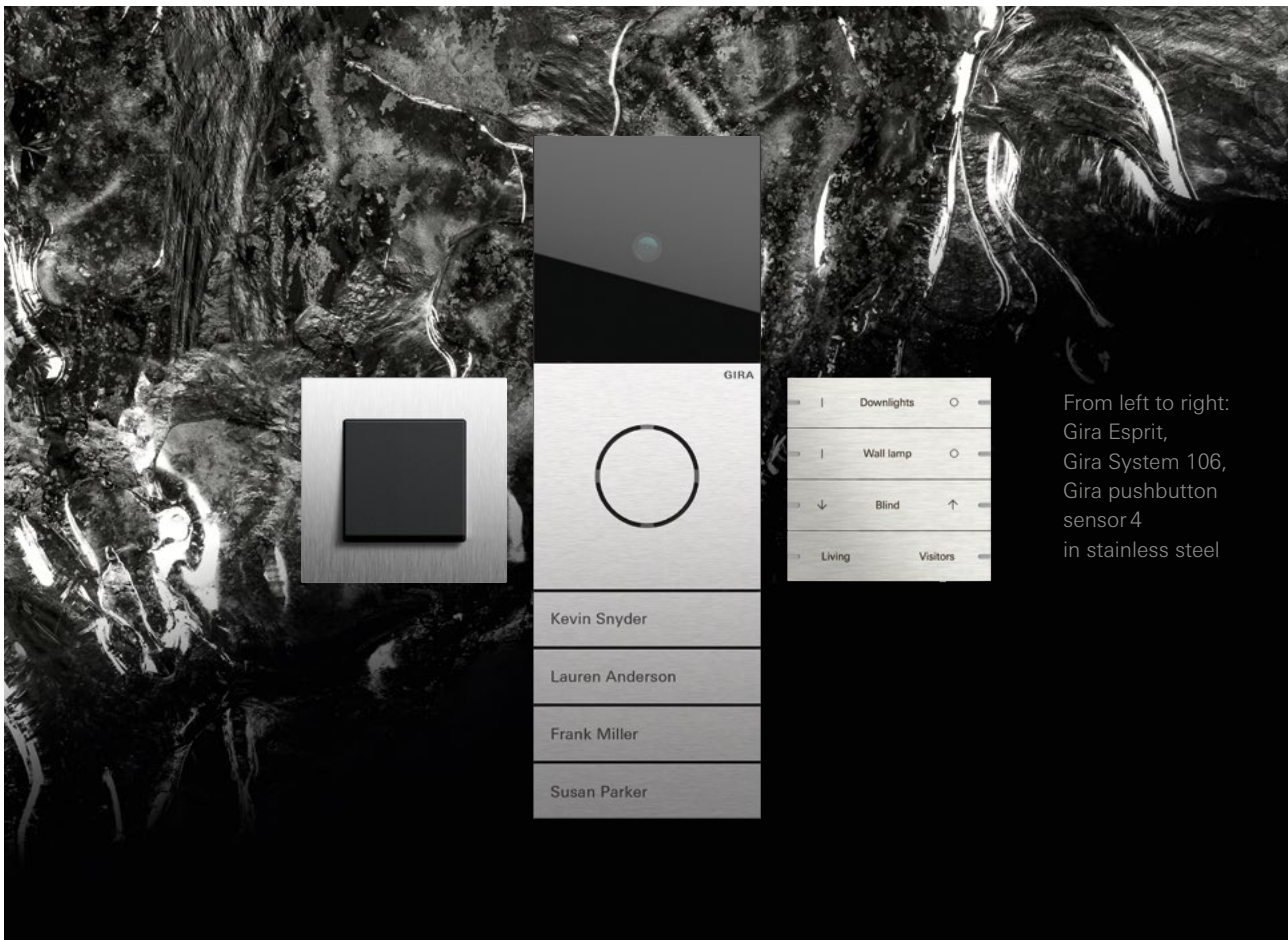

Stainless steel – literally out of this world.

Steel was first extracted from meteorites around 5000 years ago in Egypt. In addition to its distinctive technical appearance and the cool elegance and class that it exudes, stainless steel also offers benefits for everyday use. It is durable, dimensionally stable, hygienic and easy to maintain.

The final touch

The Gira design frame is made from stainless steel 1.4301 V2A. They are produced by means of high-quality casting processes. Each frame is therefore precision-made. The surface is brushed and electrochemically passivated. Gira's stainless steel products are not only aesthetically pleasing and elegant, they are also water and steam resistant, durable, non-magnetic, non-heat-conductive and recyclable.