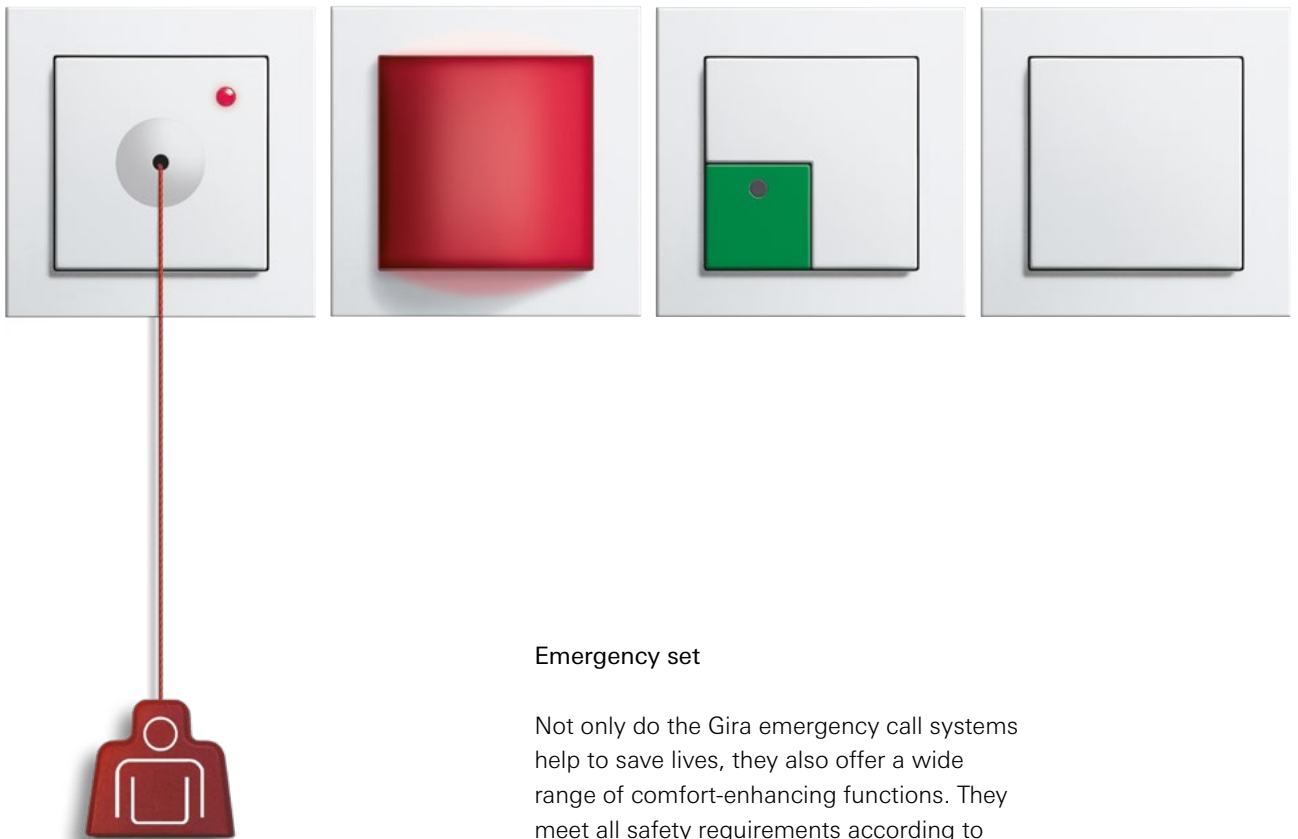

Increased safety, including in an emergency.

Emergency set

Not only do the Gira emergency call systems help to save lives, they also offer a wide range of comfort-enhancing functions. They meet all safety requirements according to DIN VDE 0834 and are available in a range of design lines. The emergency set for sanitary facilities consists of a call module, pull-cord button, switch-off button and power supply unit.

Gira emergency set in pure white matt