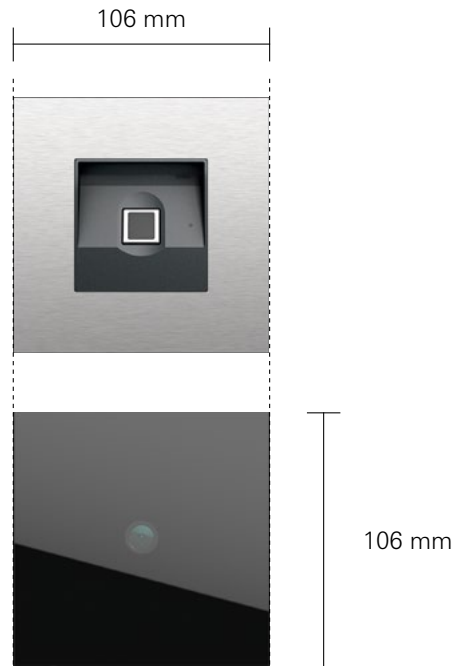

Showing off its flexibility before you've even said hello.

Five different design fronts and the modular nature of the components result in a system that can flexibly meet structural and aesthetic requirements in your outdoor space. The Gira System 106 can be arranged in a square or rectangle

shape and its modules can be freely combined, installed flush with the façade or surface-mounted. This makes every door station as individual as a first "hello".

		Kevin Snyder Lauren Anderson Frank Miller Susan Parker	Kevin Snyder Lauren Anderson Frank Miller Susan Parker	Gira System 106 in stainless steel	
		Smith & Partner lawyers M&L Architects Novum IT Consulting 4Square Studio	Dentist Dr S. Bekker Notary Dr Jack Miller Marketing Agency B2C Three question marks Ltd.