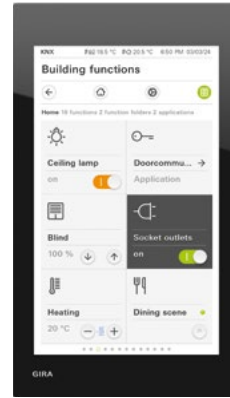

Gira G1, smarter multi-touch

With the smart Gira G1 central operating unit and its broad range of functions, lighting, blinds, heating and many other systems can be controlled intuitively, including via timers or automatically set times.