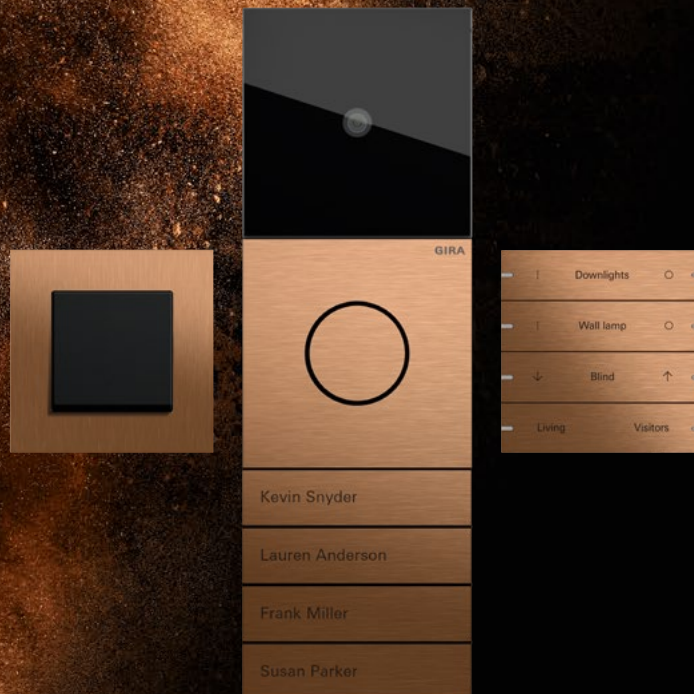

Bronze – traditional and contemporary elegance.

Everything that we regard as visionary and that has remained unchanged to this day was made from bronze.

From left to right:
Gira Esprit,
Gira System 106, Gira
pushbutton sensor 4 in
Bronze PVD

Futuristic technology

The process that Gira uses to enhance its bronze coloured switches is nothing short of visionary. We use PVD (Physical Vapour Deposition), a technique used in the aerospace industry, to produce a high-quality and precise material coating. This process results in high-quality bronze with a particularly smooth and brilliant finish.